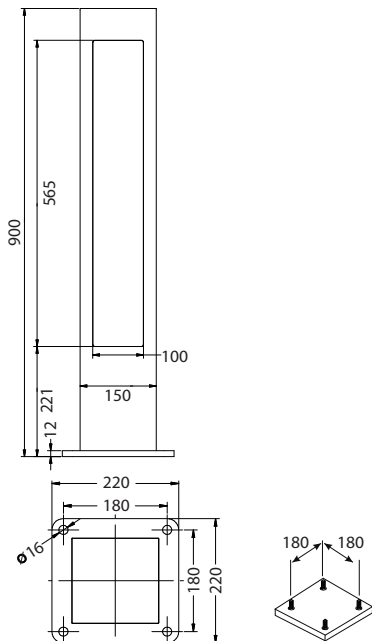

KUBIK POLE SOFT LED

KUBIK POLE SOFT LED

KUBIK POLE SOFT LED 4S
900 3000LM E IP65 21 840

KUBIK POLE SOFT LED 4S 900
3000LM E IP65 21 840

h[m]	∅[m]	E _v [lux]
1	1,73	15
2	3,47	3
3	5,21	1
4	6,95	0
5	8,69	0

Wymiary / Dimensions / Les dimensions

TYP	P[N]	LED	∅ [mm]
KUBIK POLE SOFT LED 1S	28 W	LED	3000
KUBIK POLE SOFT LED 4S	28 W	LED	3000
KUBIK POLE SOFT LED 1S	28 W	LED	3000
KUBIK POLE SOFT LED 4S	28 W	LED	3000

Dostępna barwa światła / Available colour of the light / La couleur de la lumière accessible: 840