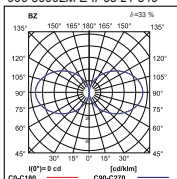

KUBIK POLE SOFT LED

KUBIK POLE SOFT LED

KUBIK POLE SOFT LED 4S
900 3000LM E IP65 21 840

KUBIK POLE SOFT LED 4S 900
3000LM E IP65 21 840

h[m]	∅[m]	E _v [lux]
1	1,73	15
2	3,47	3
3	5,21	1
4	6,95	0
5	8,69	0

Wymiary / Dimensions / Les dimensions